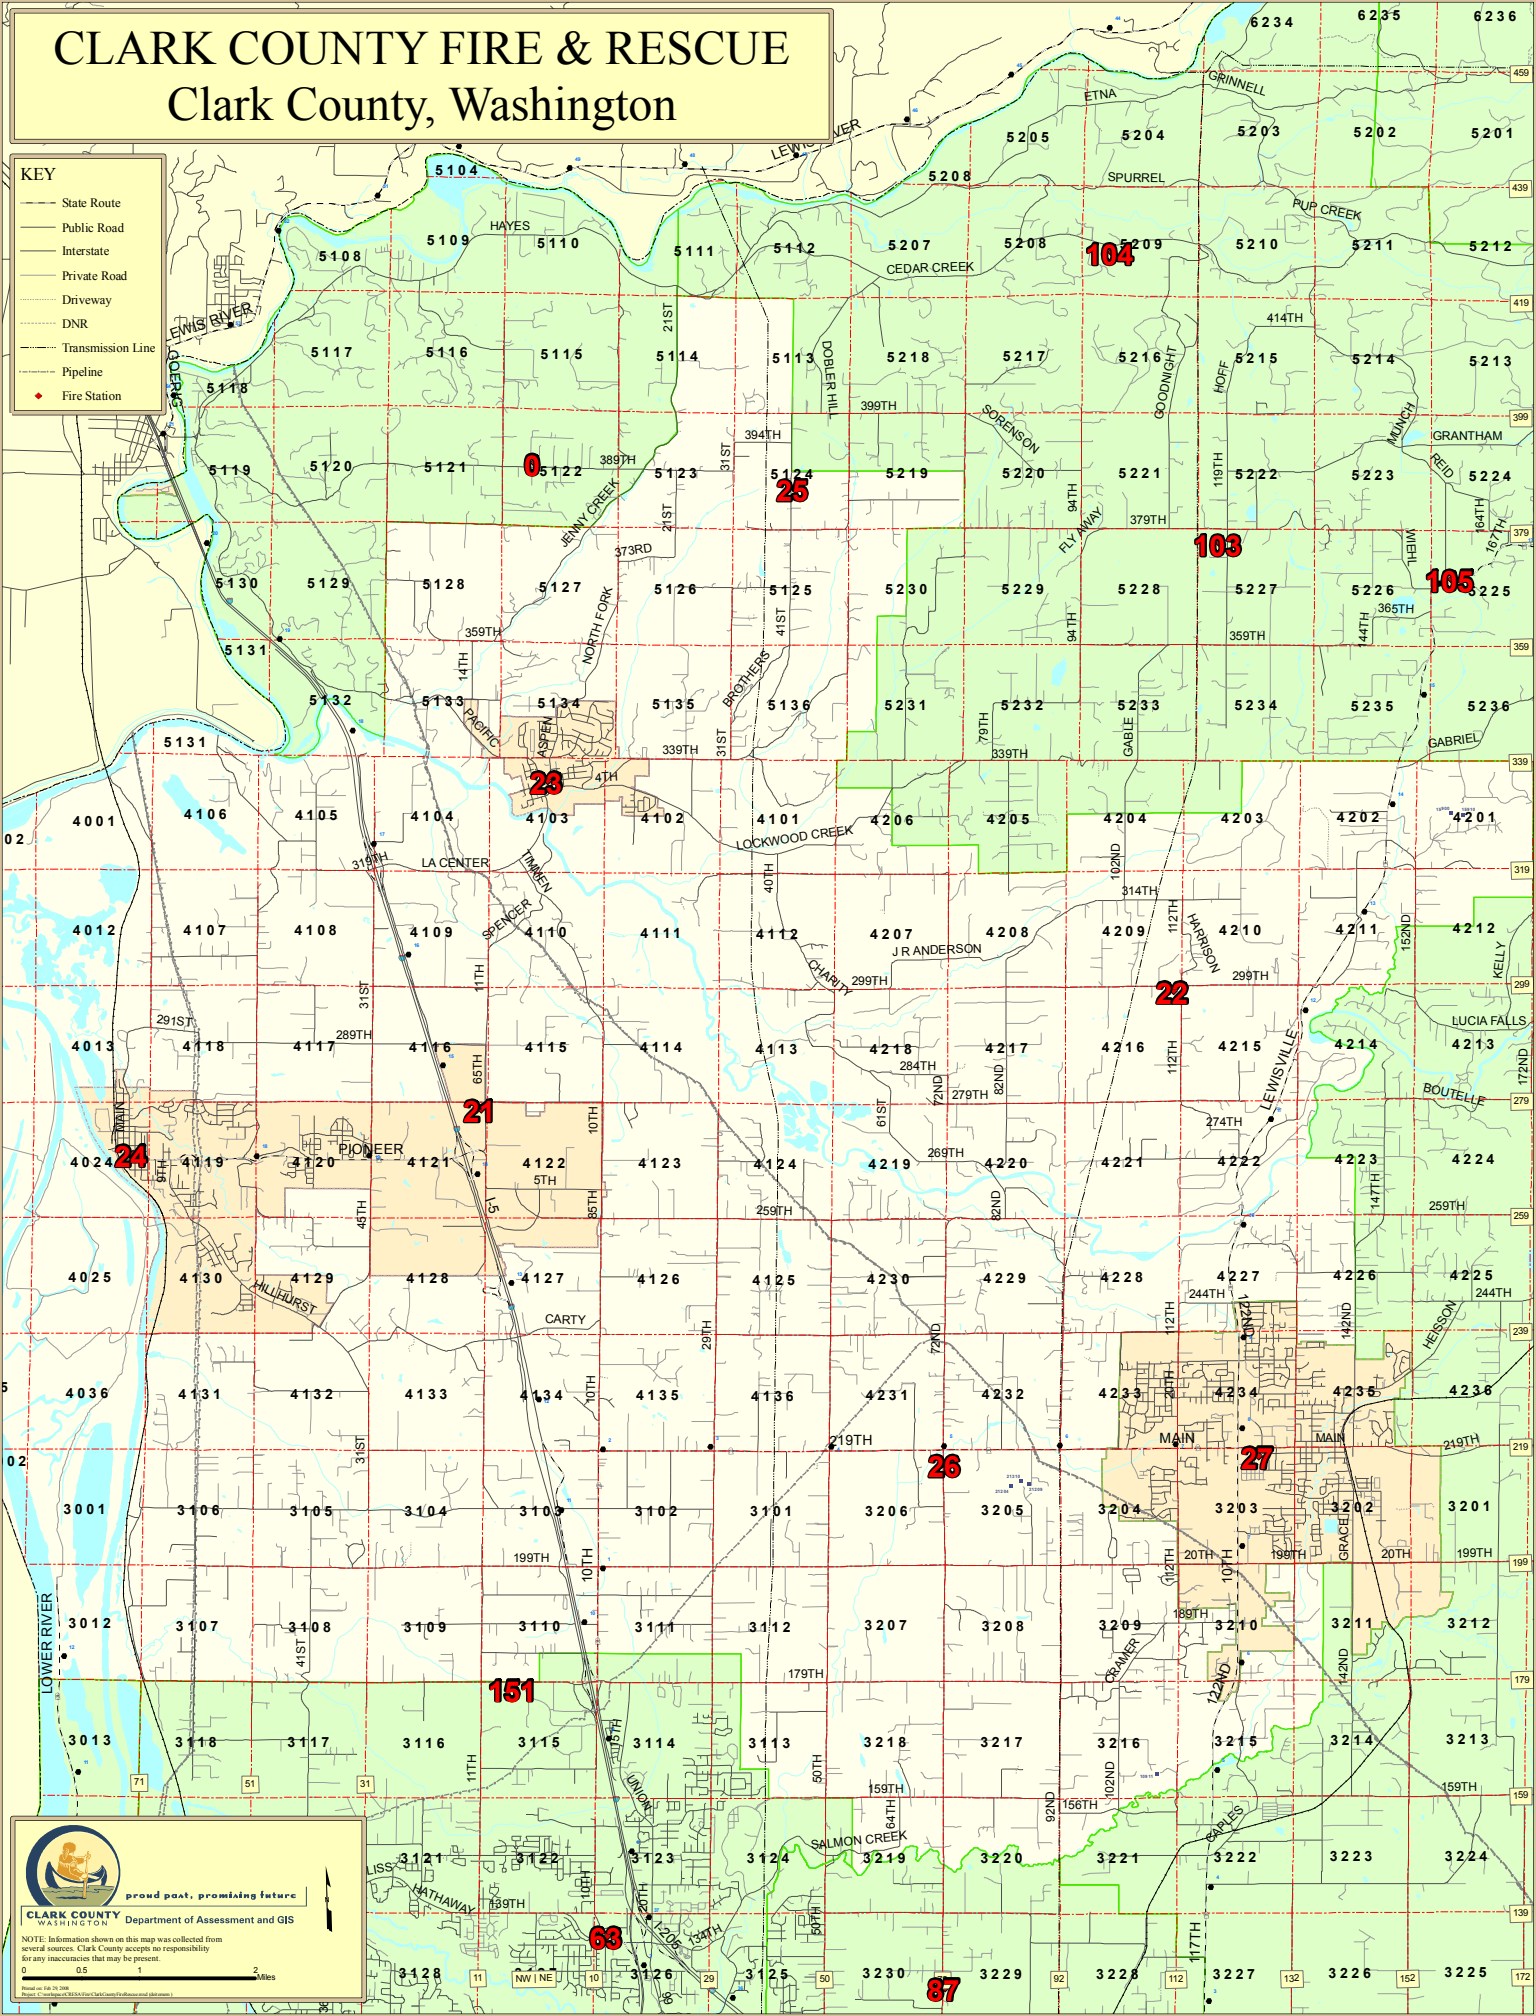

CLARK COUNTY FIRE & RESCUE

Clark County, Washington

KEY

- State Route
- Public Road
- Interstate
- Private Road
- Driveway
- DNR
- Transmission Line
- Pipeline
- Fire Station

CLARK COUNTY
WASHINGTON

proud past, promising future

Department of Assessment and GIS

NOTE: Information shown on this map was collected from several sources. Clark County accepts no responsibility for any inaccuracies that may be present.

0 0.5 1 2 Miles

Printed on 7/16/2016